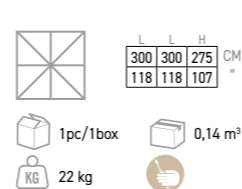

ARMATURE PARASOL TECK MASSIF
3 X 3 M, Ø 58 MM + HOUSSE
8 RIBS FRAME FOR 10' X 10'
SOLID TEAK UMBRELLA, POLE 2 1/4 POLE
PTA3030
1 449 CHF