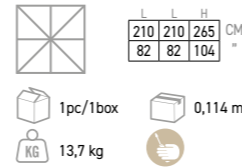

ARMATURE PARASOL TECK MASSIF
2,1 X 2,1M, Ø 48 MM + HOUSSE
8 RIBS FRAME FOR 7' X 7' SOLID TEAK UMBRELLA,
POLE 1 3/4 POLE + COVER
PTA2121
1 099 CHF