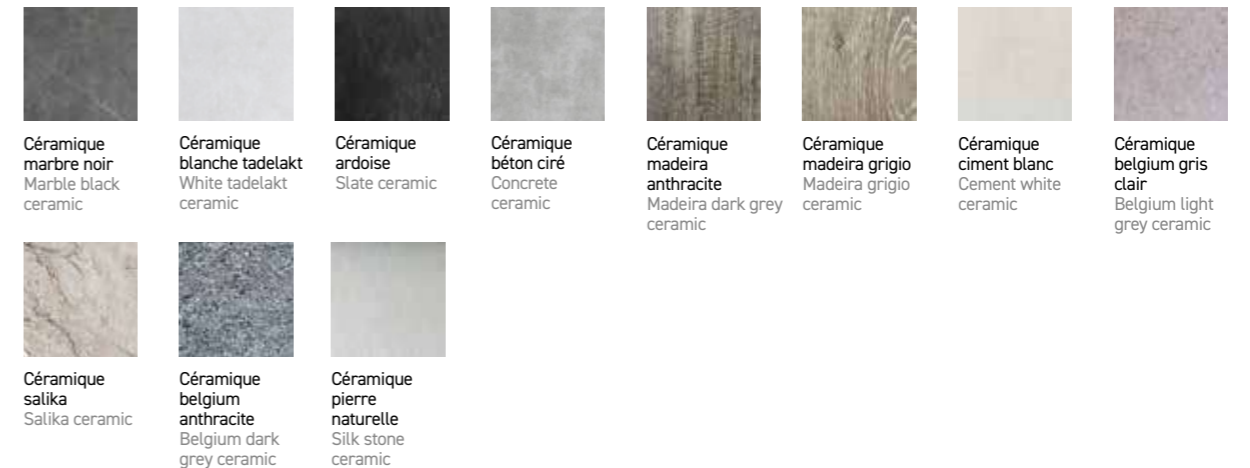

CERAMIQUE / CERAMIC

HPL / HPL