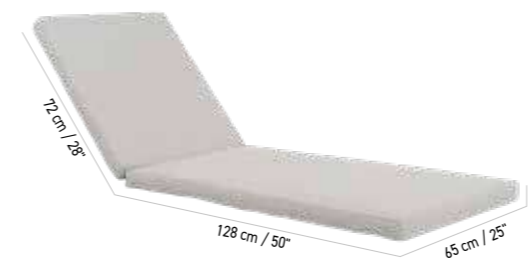

ACCESSOIRE

APPURTENANCE

COUSSIN POUR BAIN DE SOLEIL BASTINGAGE
CUSHION FOR SUNLOUNGER BASTINGAGE

549 CHF
dont éco-part. 8,20 CHF
CO06162

Ateja gris clair
Light grey Ateja

1pc/1box 0,182 m³
5 kg