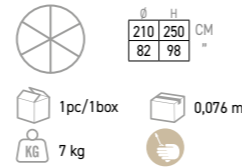

LES CONFIGURABLES / THE CONFIGURABLES

ARMATURES / RIBS FRAME

ALUMINIUM
ALUMINIUM

ARMATURE PARASOL ALU
Ø 2,1M Ø 38 MM H : 230 CM + HOUSSE
6 RIBS FRAME FOR 7' ALU UMBRELLA,
ANODIZED POLE 1 1/2 POLE H: 92"
BLACK PAA2100 WHITE PAB2100
289 CHF

ARMATURE PARASOL ALU
Ø 3,2 M Ø 48 MM H 265 CM + HOUSSE
8 RIBS FRAME FOR 7' X 7' ROUND
ALU UMBRELLA, ANODIZED
POLE 1 3/4 POLE H: 108"
BLACK PAA3200 WHITE PAB3200
759 CHF

ARMATURE PARASOL ALU
2,1M X 2,1M Ø 48 MM H 265 CM + HOUSSE
8 RIBS FRAME FOR 7' X 7' ALU UMBRELLA,
ANODIZED POLE 1 3/4 POLE - H: 92"
BLACK PAA2121 WHITE PAB2121
719 CHF

ARMATURE PARASOL ALU
3 M X 3 M Ø 58 MM H 265 CM, + HOUSSE 8
RIBS FRAME FOR 10' X 10' ALU UMBRELLA,
ANODIZED POLE 2 1/4 POLE
BLACK PAA3030 WHITE PAB3030
819 CHF

ARMATURE PARASOL ALU
2 M X 3 M Ø 48 MM H 265 CM + HOUSSE
6 RIBS FRAME FOR 6'7" X 10'
ALU UMBRELLA, ANODIZED
POLE 1 3/4 POLE - H: 104"
BLACK PAA2030 WHITE PAB2030
659 CHF

ARMATURE PARASOL ALU
3 M X 4 M Ø 58 MM H 275 CM + HOUSSE 8
RIBS FRAME FOR 10' X 13' ALU UMBRELLA,
ANODIZED POLE 2 1/4 POLE
BLACK PAA3040 WHITE PAB3040
859 CHF

TECK MASSIF
SOLID TEAK

ARMATURE PARASOL TECK MASSIF
Ø 2,1M H 250 CM Ø 38 MM + HOUSSE
6 RIBS UMBRELLA FRAME FOR 6'7" X 10'
SOLID TEAK UMBRELLA, POLE 1 1/2 POLE
PTA2100
529 CHF

ARMATURE PARASOL TECK MASSIF
Ø 3,2 M, H 265 CM, Ø 48 MM + HOUSSE
8 RIBS FRAME FOR 10' ROUND
SOLID TEAK UMBRELLA, POLE 1 3/4 POLE + COVER
PTA3200
1 179 CHF

ARMATURE PARASOL TECK MASSIF
2,1 X 2,1M, Ø 48 MM + HOUSSE
8 RIBS FRAME FOR 7' X 7' SOLID TEAK UMBRELLA,
POLE 1 3/4 POLE + COVER
PTA2121
1 099 CHF

ARMATURE PARASOL TECK MASSIF
3 X 3 M, Ø 58 MM + HOUSSE
8 RIBS FRAME FOR 10' X 10'
SOLID TEAK UMBRELLA, POLE 2 1/4 POLE
PTA3030
1 449 CHF

ARMATURE PARASOL TECK MASSIF
2 X 3 M, Ø 48 MM + HOUSSE
6 RIBS FRAME FOR 6'7" X 10'
SOLID TEAK UMBRELLA, POLE 1 3/4 POLE
PTA2030
998 CHF