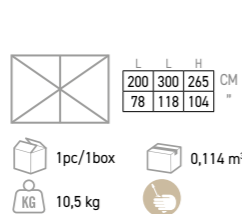

ARMATURE PARASOL ALU
2 M X 3 M Ø 48 MM H 265 CM + HOUSSE
6 RIBS FRAME FOR 6'7" X 10'
ALU UMBRELLA, ANODIZED
POLE 1 3/4 POLE - H: 104"
BLACK PAA2030 WHITE PAB2030
659 CHF