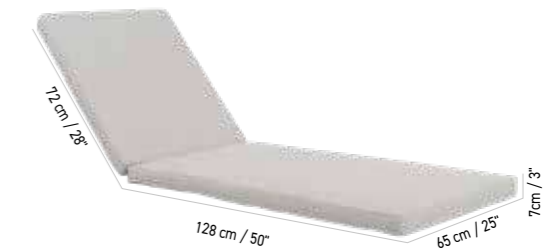

COUSSIN VALTECK
VALTECK CUSHION

C006162 549 CHF
dont éco-part. 0,20 CHF

Ateja gris clair
Light grey Ateja

* Ces produits sont disponibles sur commande. These products are available to order.

* Ces produits sont disponibles sur commande. These products are available to order.