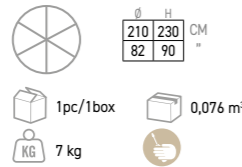

ALUMINIUM
ALUMINIUM

ARMATURE PARASOL ALU
Ø 2,1M Ø 38 MM H : 230 CM + HOUSSE
6 RIBS FRAME FOR 7' ALU UMBRELLA,
ANODIZED POLE 1 1/2 POLE H: 92"
BLACK PAA2100 WHITE PAB2100
289 CHF

ARMATURE PARASOL ALU
Ø 3,2 M Ø 48 MM H 265 CM + HOUSSE
8 RIBS FRAME FOR 7' X 7' ROUND
ALU UMBRELLA, ANODIZED
POLE 1 3/4 POLE H: 108"
BLACK PAA3200 WHITE PAB3200
759 CHF