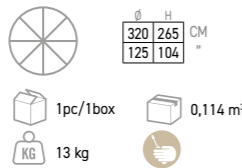

ALUMINIUM
ALUMINIUM

ARMATURE PARASOL ALU
Ø 2,1M Ø 38 MM H : 230 CM + HOUSSE
6 RIBS FRAME FOR 7' ALU UMBRELLA,
ANODIZED POLE 1 1/2 POLE H: 92"
BLACK PAA2100 WHITE PAB2100
289 CHF

ARMATURE PARASOL ALU
Ø 3,2 M Ø 48 MM H 265 CM + HOUSSE
8 RIBS FRAME FOR 7' X 7' ROUND
ALU UMBRELLA, ANODIZED
POLE 1 3/4 POLE H: 108"
BLACK PAA3200 WHITE PAB3200
759 CHF