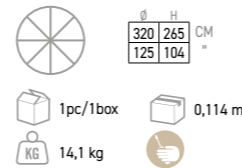

ARMATURE PARASOL TECK MASSIF
Ø 3,2 M, H 265 CM, Ø 48 MM + HOUSSE
8 RIBS FRAME FOR 10' ROUND
SOLID TEAK UMBRELLA, POLE 1 3/4 POLE + COVER
PTA3200
1 179 CHF