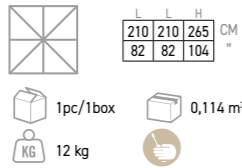

ARMATURE PARASOL ALU
2,1M X 2,1M Ø 48 MM H 265 CM + HOUSSE
8 RIBS FRAME FOR 7' X 7' ALU UMBRELLA,
ANODIZED POLE 1 3/4 POLE - H: 92"
BLACK PAA2121 WHITE PAB2121
719 CHF