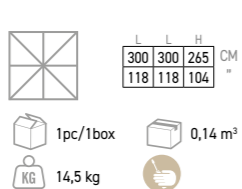

ARMATURE PARASOL ALU
3 M X 3 M Ø 58 MM H 265 CM, + HOUSSE 8
RIBS FRAME FOR 10' X 10' ALU UMBRELLA,
ANODIZED POLE 2 1/4 POLE
BLACK PAA3030 WHITE PAB3030
819 CHF