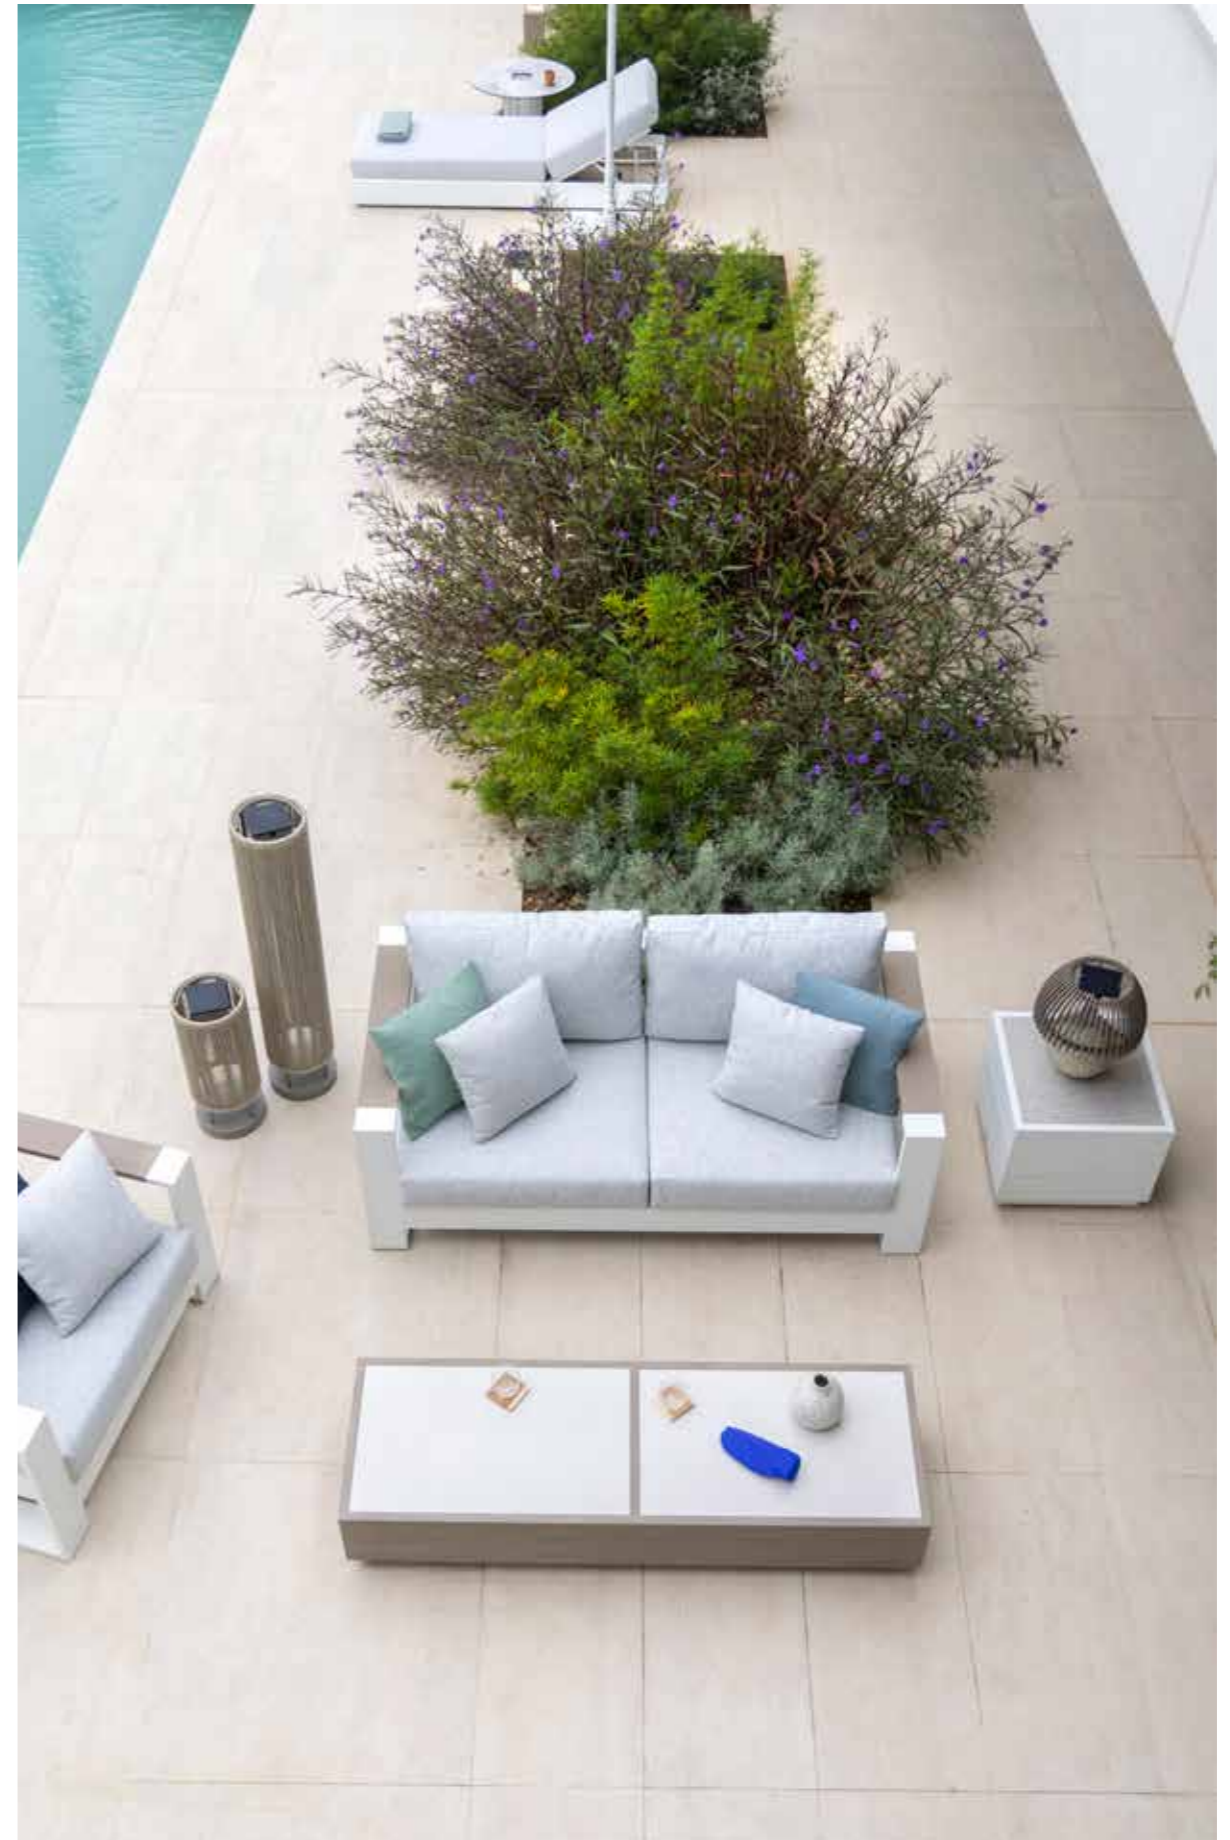

Matières : Aluminium, teck massif à la finition Duratek® sans entretien, céramique, coussinage et tissu Ateja copacabana.

Entretien : Le Duratek® ne nécessite pas d'entretien et peut rester dehors toute l'année sans altération de sa couleur. Les coussins sont déperlants mais doivent être hivernés. Nous conseillons de nettoyer le plateau des tables ou céramiques après chaque repas à l'eau savonneuse ou au nettoyant pour vitres. Ne pas utiliser de produits abrasifs pour l'entretien du Duratek®.

Materials: Aluminum, solid teak Duratek® finish with no maintenance, ceramics, Ateja copacabana cushion fabric, White wash concrete HPL.

Maintenance: The Duratek® doesn't need maintenance, it can stay outside all year long, just like the Batyline sling chairs. Cushions are water repellent, but need to be stored in winter. It is advisable to clean up the table HPL or ceramic tops after each meal. Do not use abrasive products to clean Duratek®/frames.