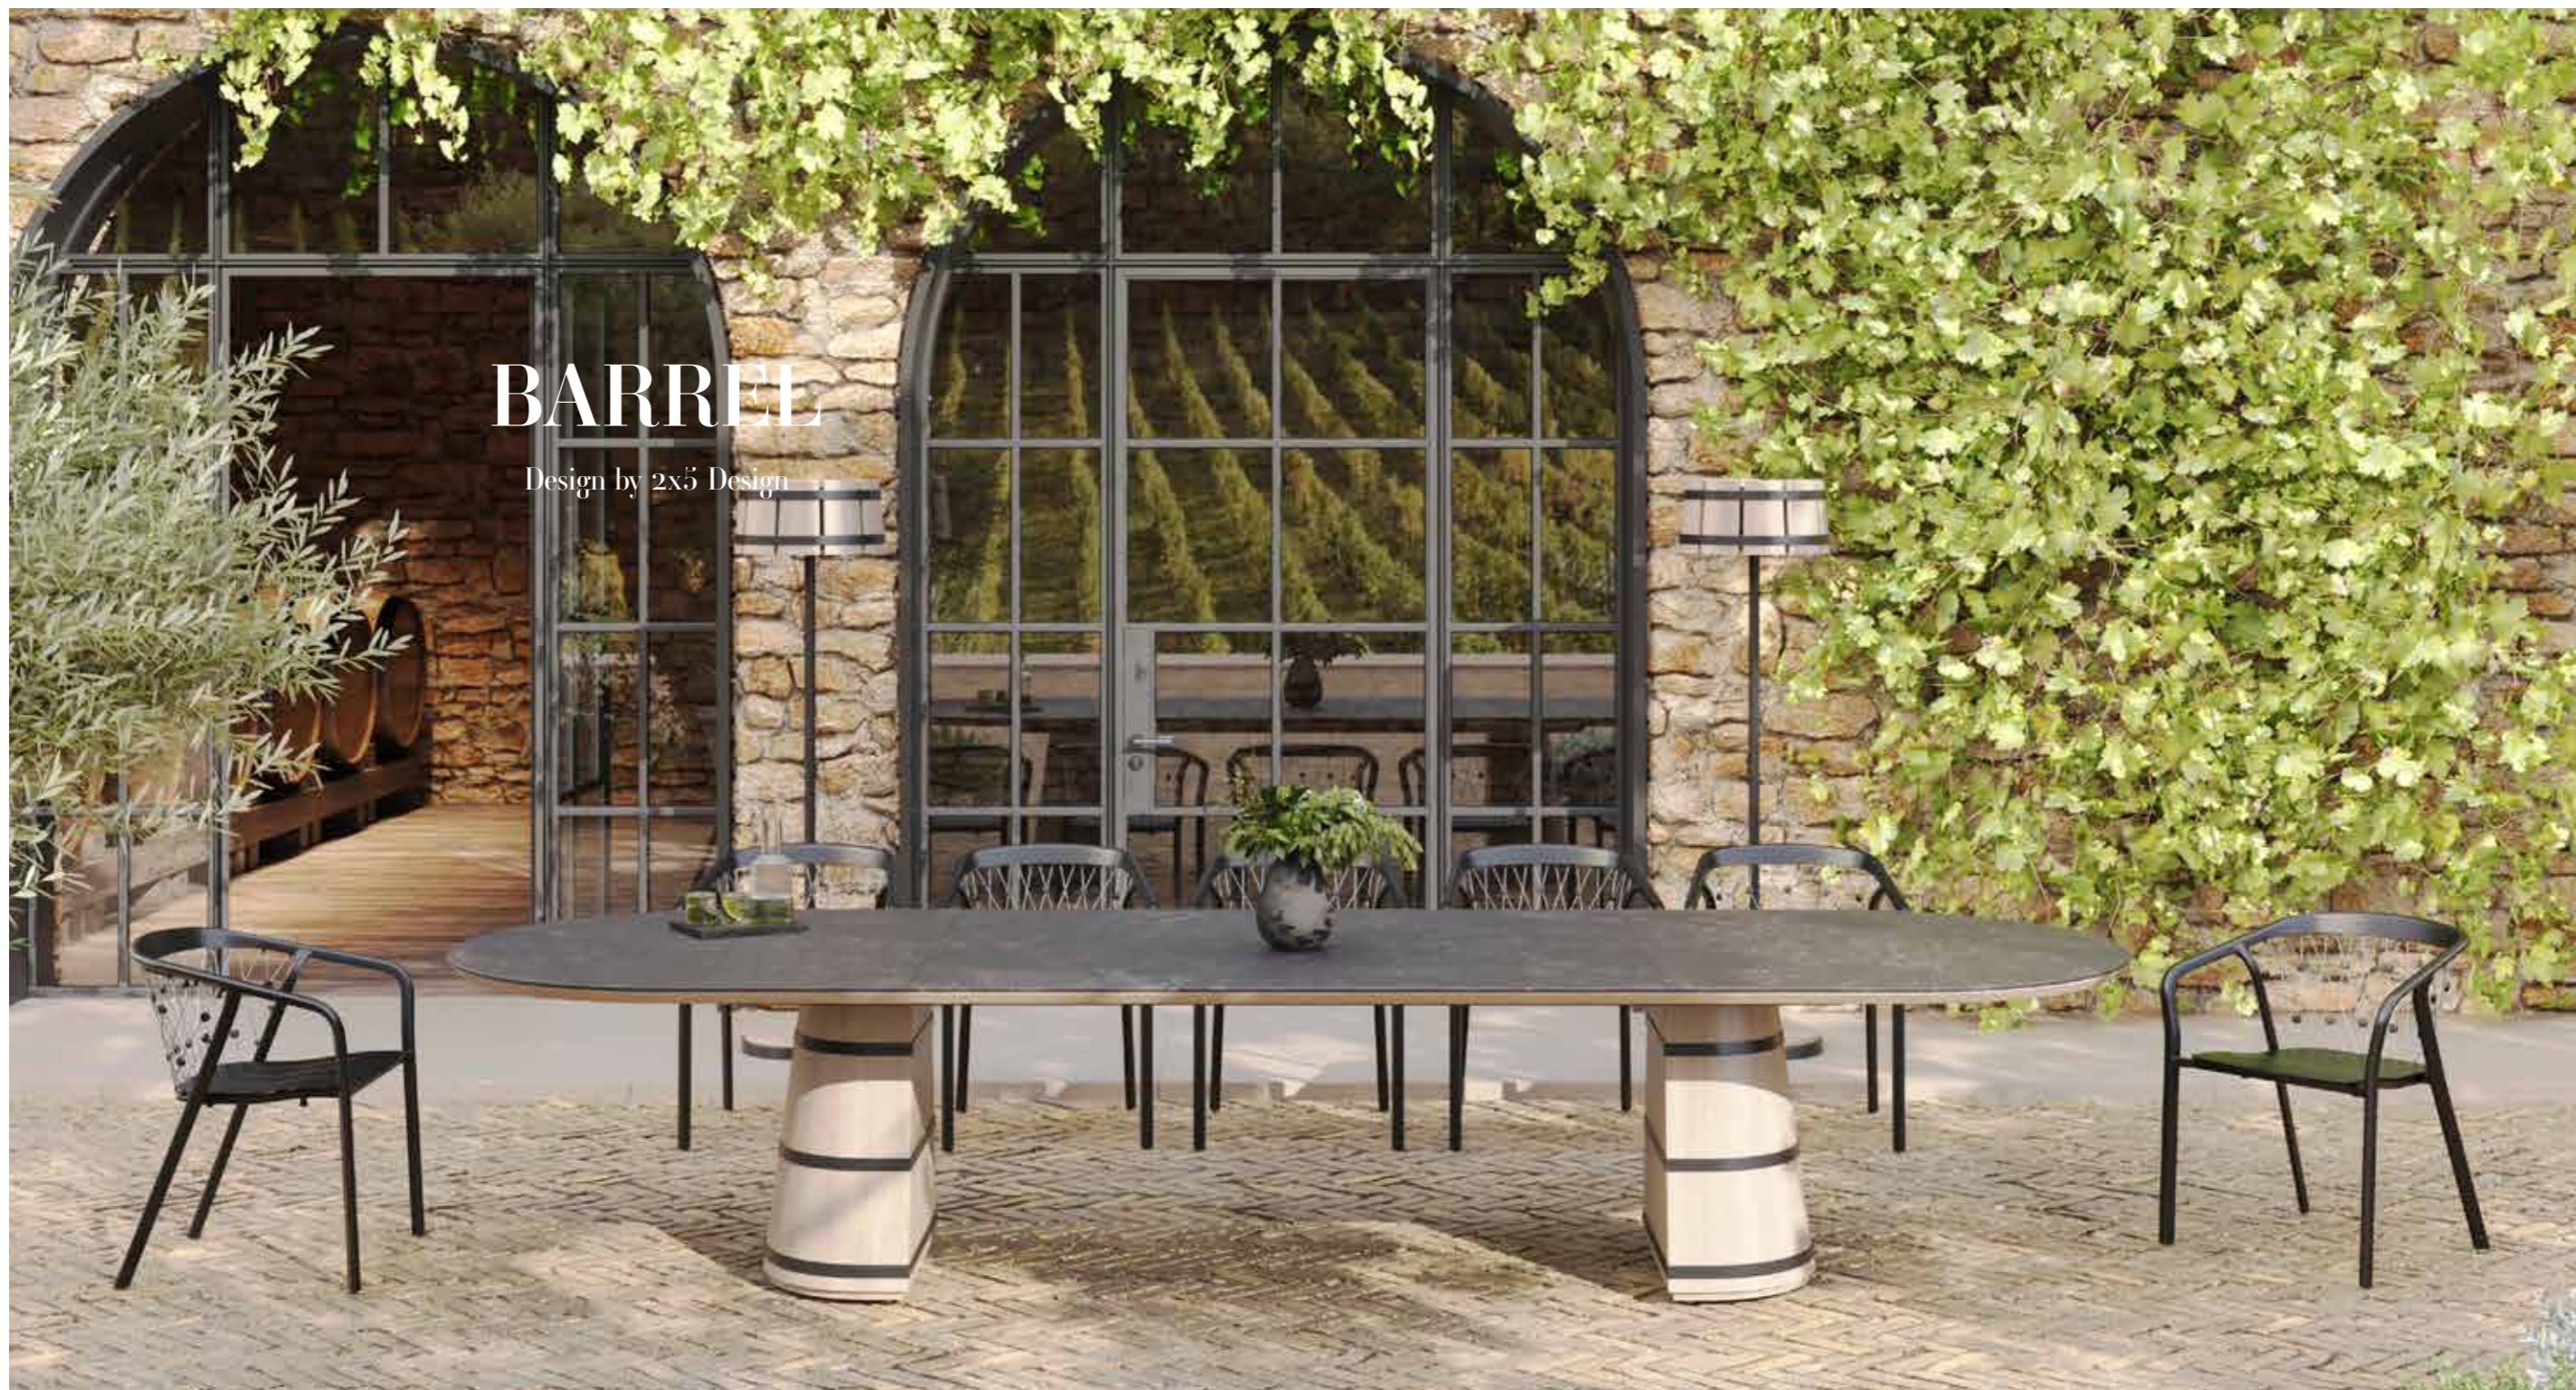

BARREL

Design by 2x5 Design

La collection Barrel incarne une singularité audacieuse. Puisant son essence dans l'univers authentique des vignobles, elle confère aux espaces extérieurs une chaleur enveloppante et un caractère affirmé. Réalisée en teck massif avec une finition Duratek®, ses lames évoquent avec élégance l'esthétique des tonneaux, se mariant harmonieusement au cerclage noir et aux étoffes texturées. Ce mariage subtil de matériaux témoigne d'un savoir-faire artisanal, offrant un contraste chaleureux et élégant pour un confort optimal.

The Barrel collection embodies a bold singularity. Drawing its essence from the authentic world of vineyards, it lends outdoor spaces an enveloping warmth and assertive character. Made from solid teak with a Duratek® finish, its slats elegantly evoke the aesthetics of barrels, blending harmoniously with black strapping and textured fabrics. This subtle marriage of materials is a testament to craftsmanship, offering a warm, elegant contrast for optimum comfort.