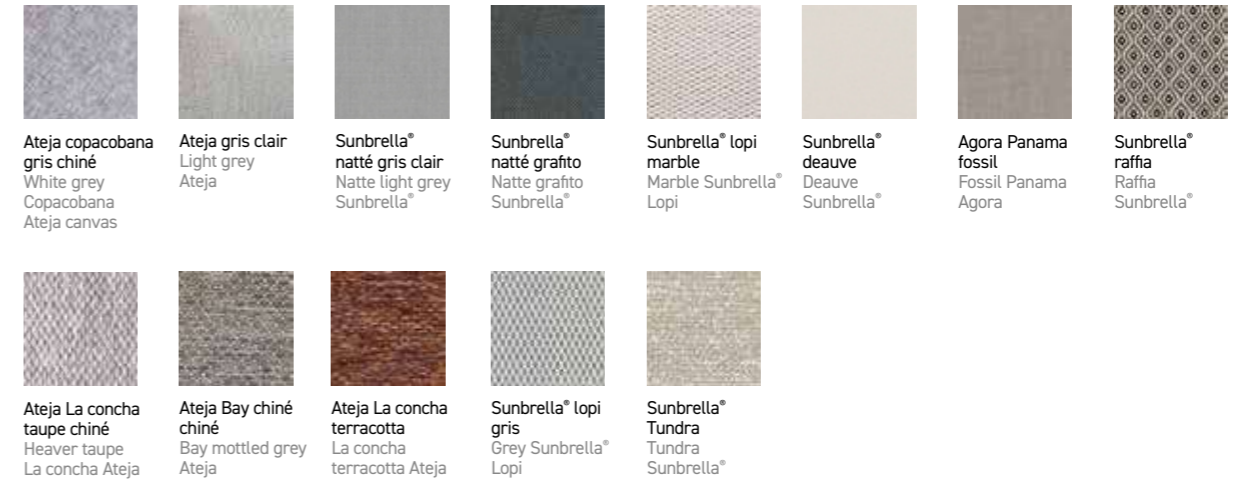

MATÉRIAUX / MATERIALS

TISSU / FABRIC

Ateja copacobana gris chiné
White grey Copacobana Ateja canvas
Ateja gris clair
Light grey Ateja
Sunbrella® natté gris clair
Natte light grey Sunbrella®
Sunbrella® natté grafito
Natte grafito Sunbrella®
Sunbrella® lopi marble
Marble Sunbrella® Lopi
Sunbrella® deauve
Deauve Sunbrella®
Agora Panama fossil
Fossil Panama Agora
Sunbrella® raffa
Raffa Sunbrella®
Ateja La concha taupe chiné
Heaver taupe La concha Ateja
Ateja Bay chiné
Bay mottled grey Ateja
Ateja La concha terracotta
La concha terracotta Ateja
Sunbrella® lopi gris
Grey Sunbrella® Lopi
Sunbrella® Tundra
Tundra Sunbrella®