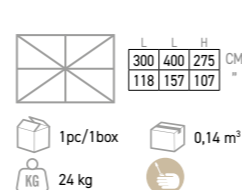

ARMATURE PARASOL TECK MASSIF
3 X 4 M, Ø 58 MM + HOUSSE
8 RIBS FRAME FOR 10' X 13'
SOLID TEAK UMBRELLA, POLE 2 1/4 POLE
PTA3040
1 559 CHF