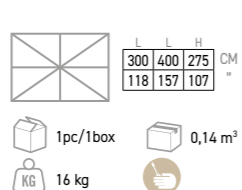

ARMATURE PARASOL ALU
3 M X 4 M Ø 58 MM H 275 CM + HOUSSE 8
RIBS FRAME FOR 10' X 13' ALU UMBRELLA,
ANODIZED POLE 2 1/4 POLE
BLACK PAA3040 WHITE PAB3040
859 CHF