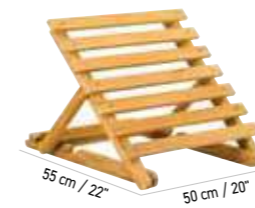

TÊTIÈRE DE PLAGE RÉGLABLE
AJUSTABLE BEACH HEAD REST

TR05032* 149 CHF
dont éco-part. 0,97 CHF

Teck massif
Solid teak