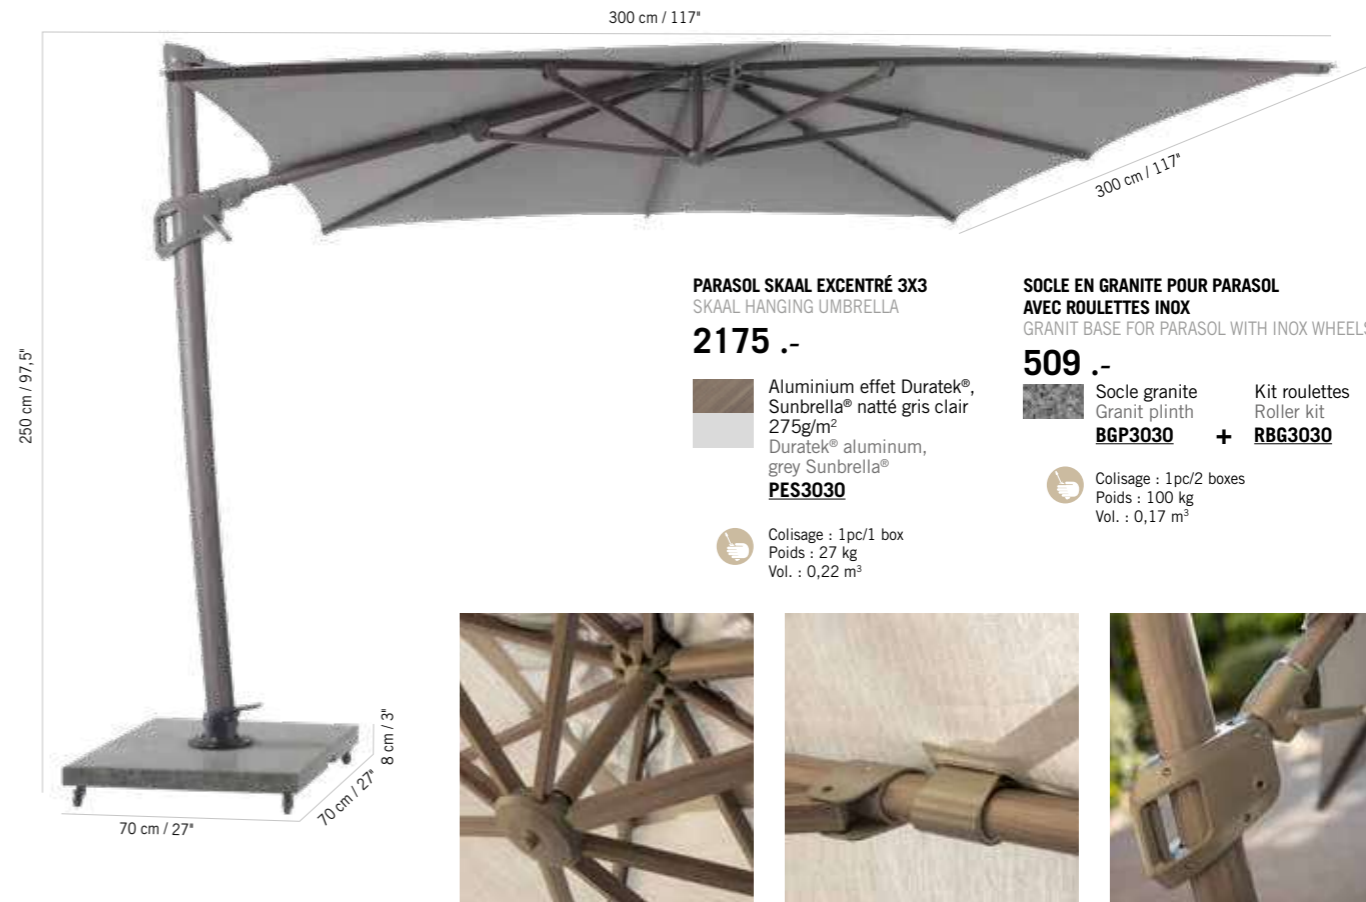

PARASOL SKAAL EXCENTRÉ 3X3
SKAAL HANGING UMBRELLA

2175 .-

Aluminium effet Duratek®, Sunbrella® natté gris clair 275g/m²
Duratek® aluminum, grey Sunbrella®
PES3030

Colisage : 1pc/1 box
Poids : 27 kg
Vol. : 0,22 m³

SOCLE EN GRANITE POUR PARASOL AVEC ROULETTES INOX
GRANIT BASE FOR PARASOL WITH INOX WHEELS

509 .-

Socle granite
Granit plinth
BGP3030 + **RBG3030**

Kit roulettes
Roller kit
RBG3030

Colisage : 1pc/2 boxes
Poids : 100 kg
Vol. : 0,17 m³

PARASOL EXCENTRÉ 3X3 SOCLE EN GRANITE AVEC ROULETTES INOX + HOUSSE DE PROTECTION
HANGING UMBRELLA WITH GRANIT BASE, INOX WHEELS + PROTECTION COVER
Ref. **PES3031 + BGP3030 + RBG3030**

2058 .-